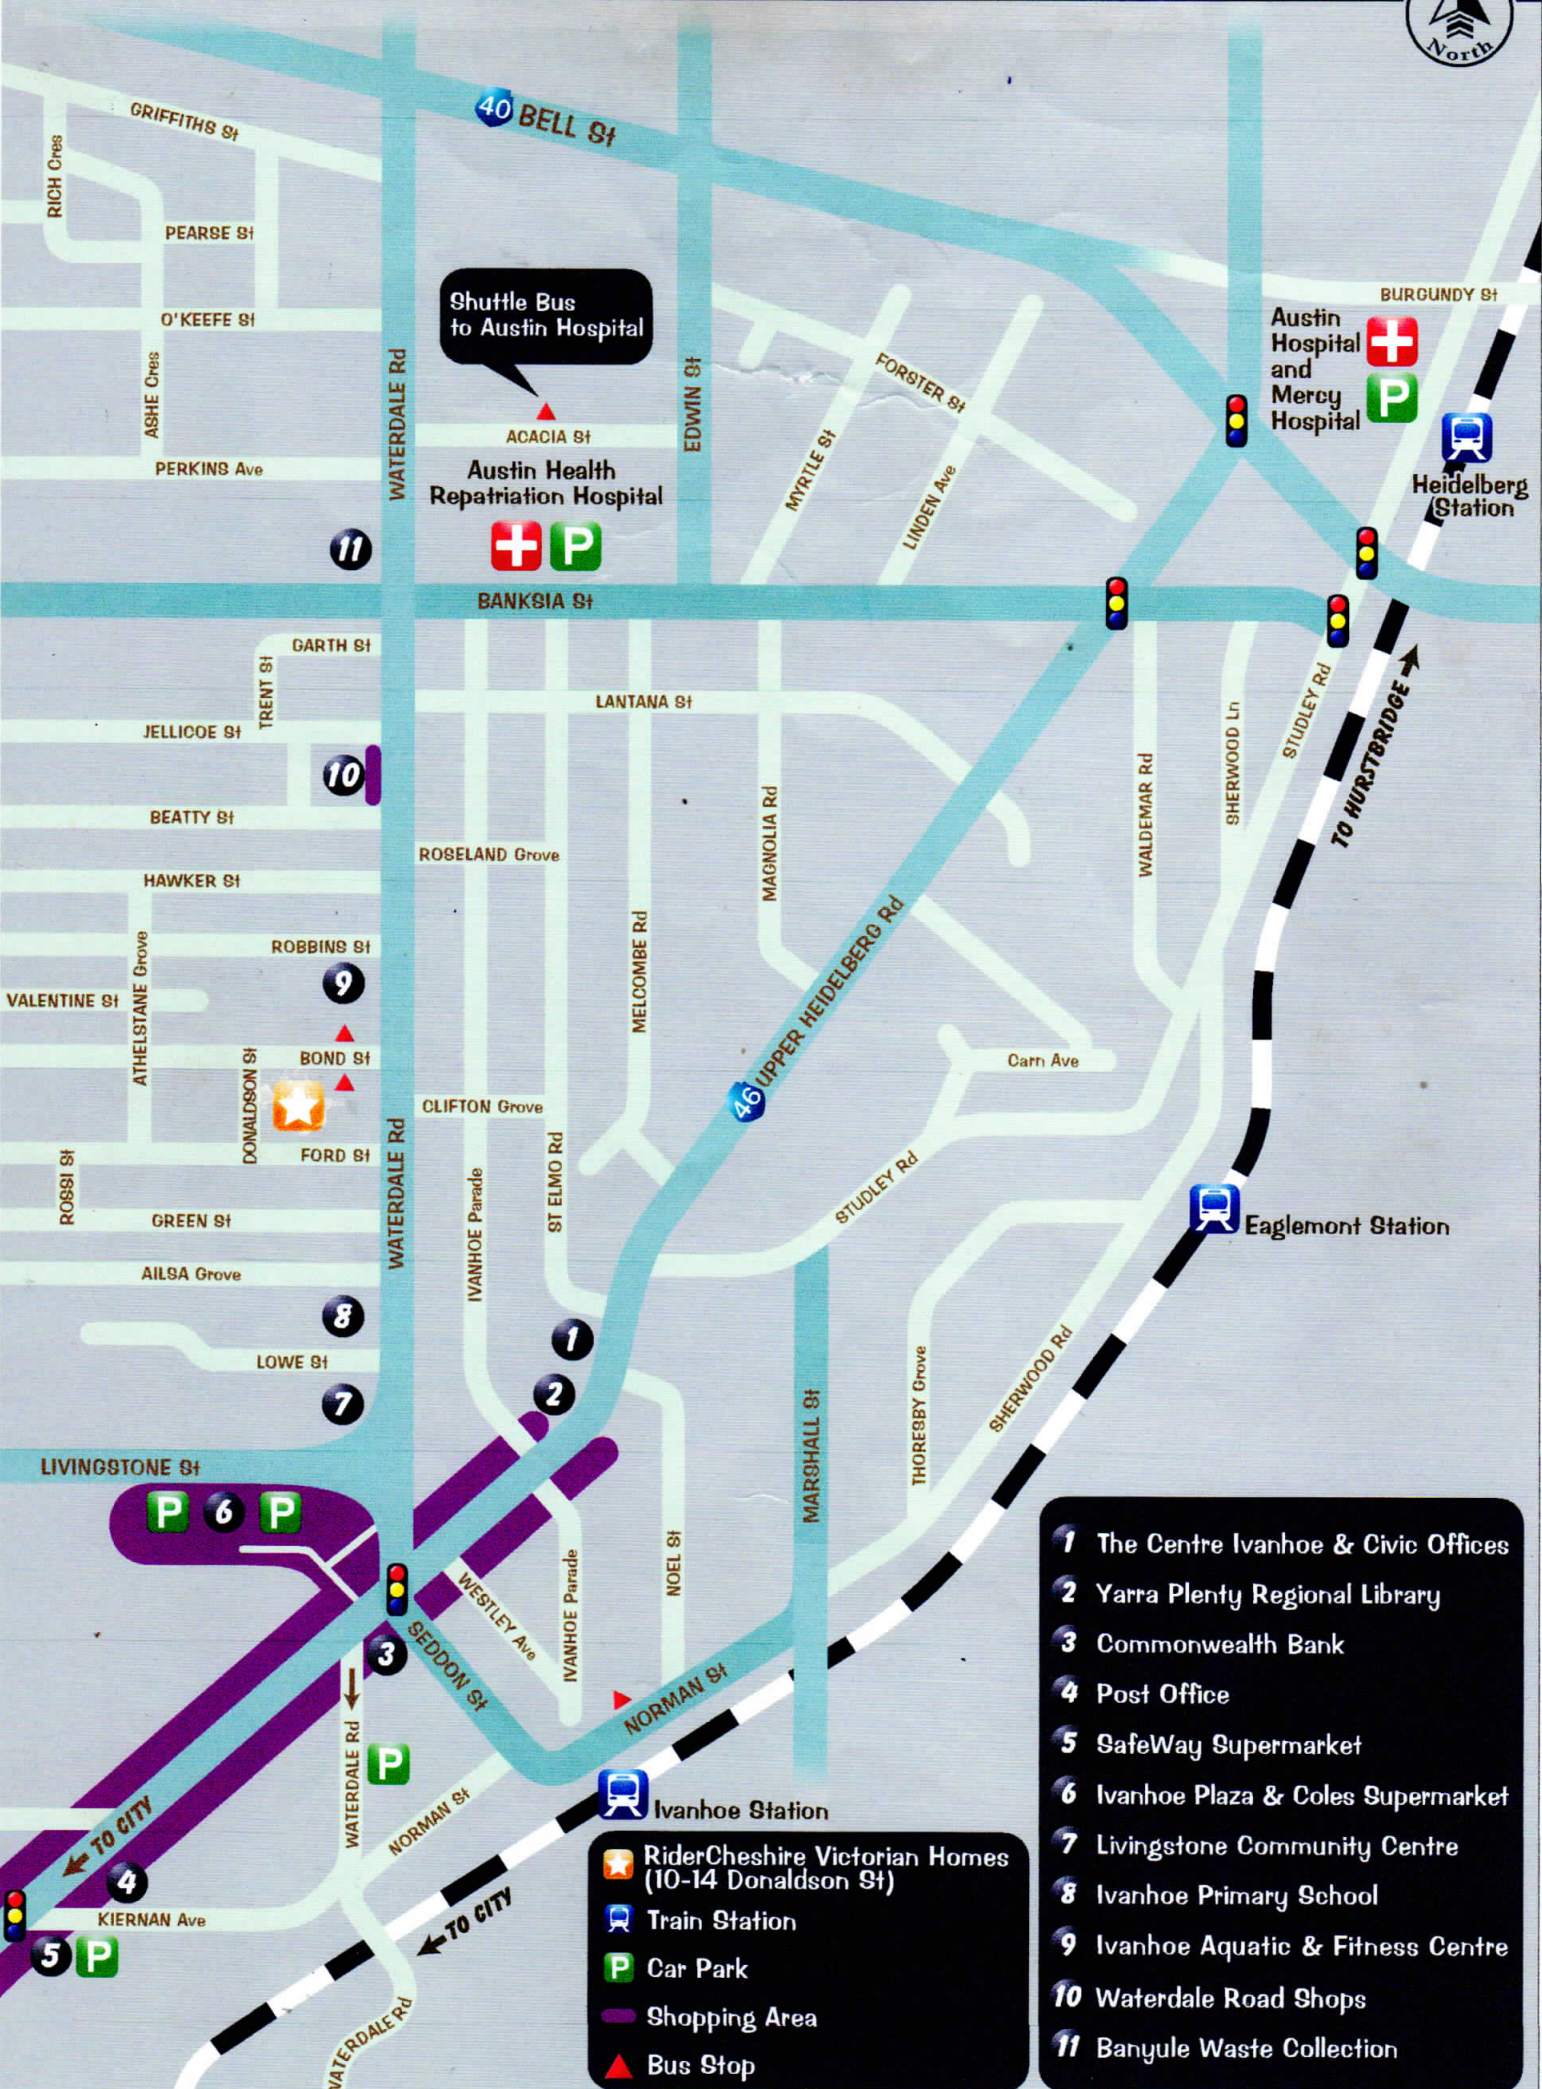

# Locality Map For Ryder Cheshire Victorian Homes in Ivanhoe

Shuttle Bus to Austin Hospital

Austin Health Repatriation Hospital

Austin Hospital and Mercy Hospital

Heidelberg Station

Eglemont Station

Ivanhoe Station

- RiderCheshire Victorian Homes (10-14 Donaldson St)
- Train Station
- Car Park
- Shopping Area
- Bus Stop

- 1 The Centre Ivanhoe & Civic Offices
- 2 Yarra Plenty Regional Library
- 3 Commonwealth Bank
- 4 Post Office
- 5 SafeWay Supermarket
- 6 Ivanhoe Plaza & Coles Supermarket
- 7 Livingstone Community Centre
- 8 Ivanhoe Primary School
- 9 Ivanhoe Aquatic & Fitness Centre
- 10 Waterdale Road Shops
- 11 Banyule Waste Collection